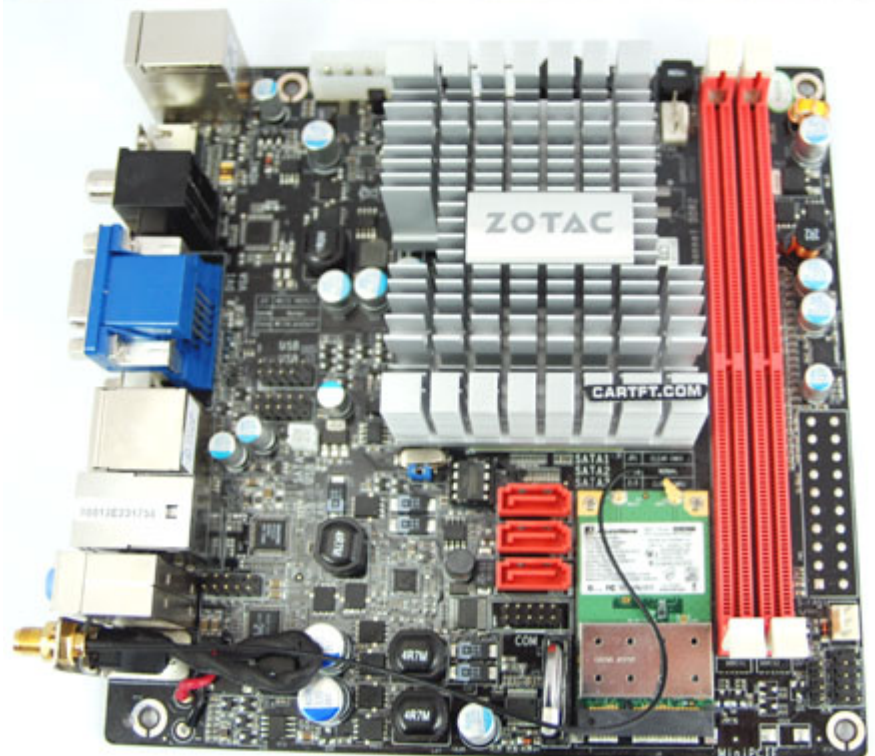

999.00 EUR
incl. 19% VAT, plus [shipping](#)

- NVIDIA ION !
- Mini-PCI Express
- HDMI
- Fanless !

Support: [Review \[DE\]](#) | [Review \[EN\]](#)

Experience fluid and vivid high-definition video playback with the ultra-compact ZOTAC @ ION platform. The mini-ITX form factor ZOTAC @ ION combines a high-performance NVIDIA @ ION graphics processor with a power-efficient Intel @ Atom processor for the ultimate eco-friendly platform that has no troubles handling regular web browsing, e-mail, productivity and HD video playback tasks.

NVIDIA @ PureVideo HD technology harnesses the power of the ION's™ 16 high-speed stream processors for high-definition Blu-ray playback capabilities. PureVideo HD technology decodes HD video formats and enhances standard-definition videos with the ION GPU for flawless HD and superior SD video playback.

| | |
|-------|------------------|
| Model | Zotac IONITX-A-E |
|-------|------------------|

| | |
|-----------------------|--|
| Type | Mini-ITX Mainboard |
| CPU | Intel Atom N330 (Dual Core), FSB 533Mhz / NVIDIA MCP7A-ION Chipsatz |
| Graphics | NVIDIA ION Graphics GPU GPU : 450Mhz, Shader : 1100Mhz16 stream processors DirectX 10 / Open GL 2.1 |
| RAM | 2x DDR2 667/800 RAM (4GB max) Dual Channel DDR2 |
| Power | Power supply onboard |
| Connectors (external) | <ul style="list-style-type: none"> - 6x USB 2.0 - 1x PS/2 (Keyboard) - 1x HDMI - 1x SPDIF out (Coaxial/Optical) - 1x DVI - 1x eSATA - Audio - 1x LAN 10/100/1000 MBit - 1x VGA - 1x WLAN antenna |
| SATA | 3x SATA (RAID 0, 1 und 0+1) |
| Connectors (internal) | <ul style="list-style-type: none"> - 1x MiniPCIe (used by included WLAN module) - 4x USB 2.0 - 3x SATA - 1x Serial - 1x DC-Out |
| Scope of supply | <ul style="list-style-type: none"> - Zotac IONITX-A-E - I/O ATX rear plate - 3x SATA cable - 1x SATA Power cable - WLAN module + antenna - AC/DC Adapter 19V (90W) - optional fan - Quickstart-Guide - Drivers CD |
| Dimensions | 17cm x 17cm |